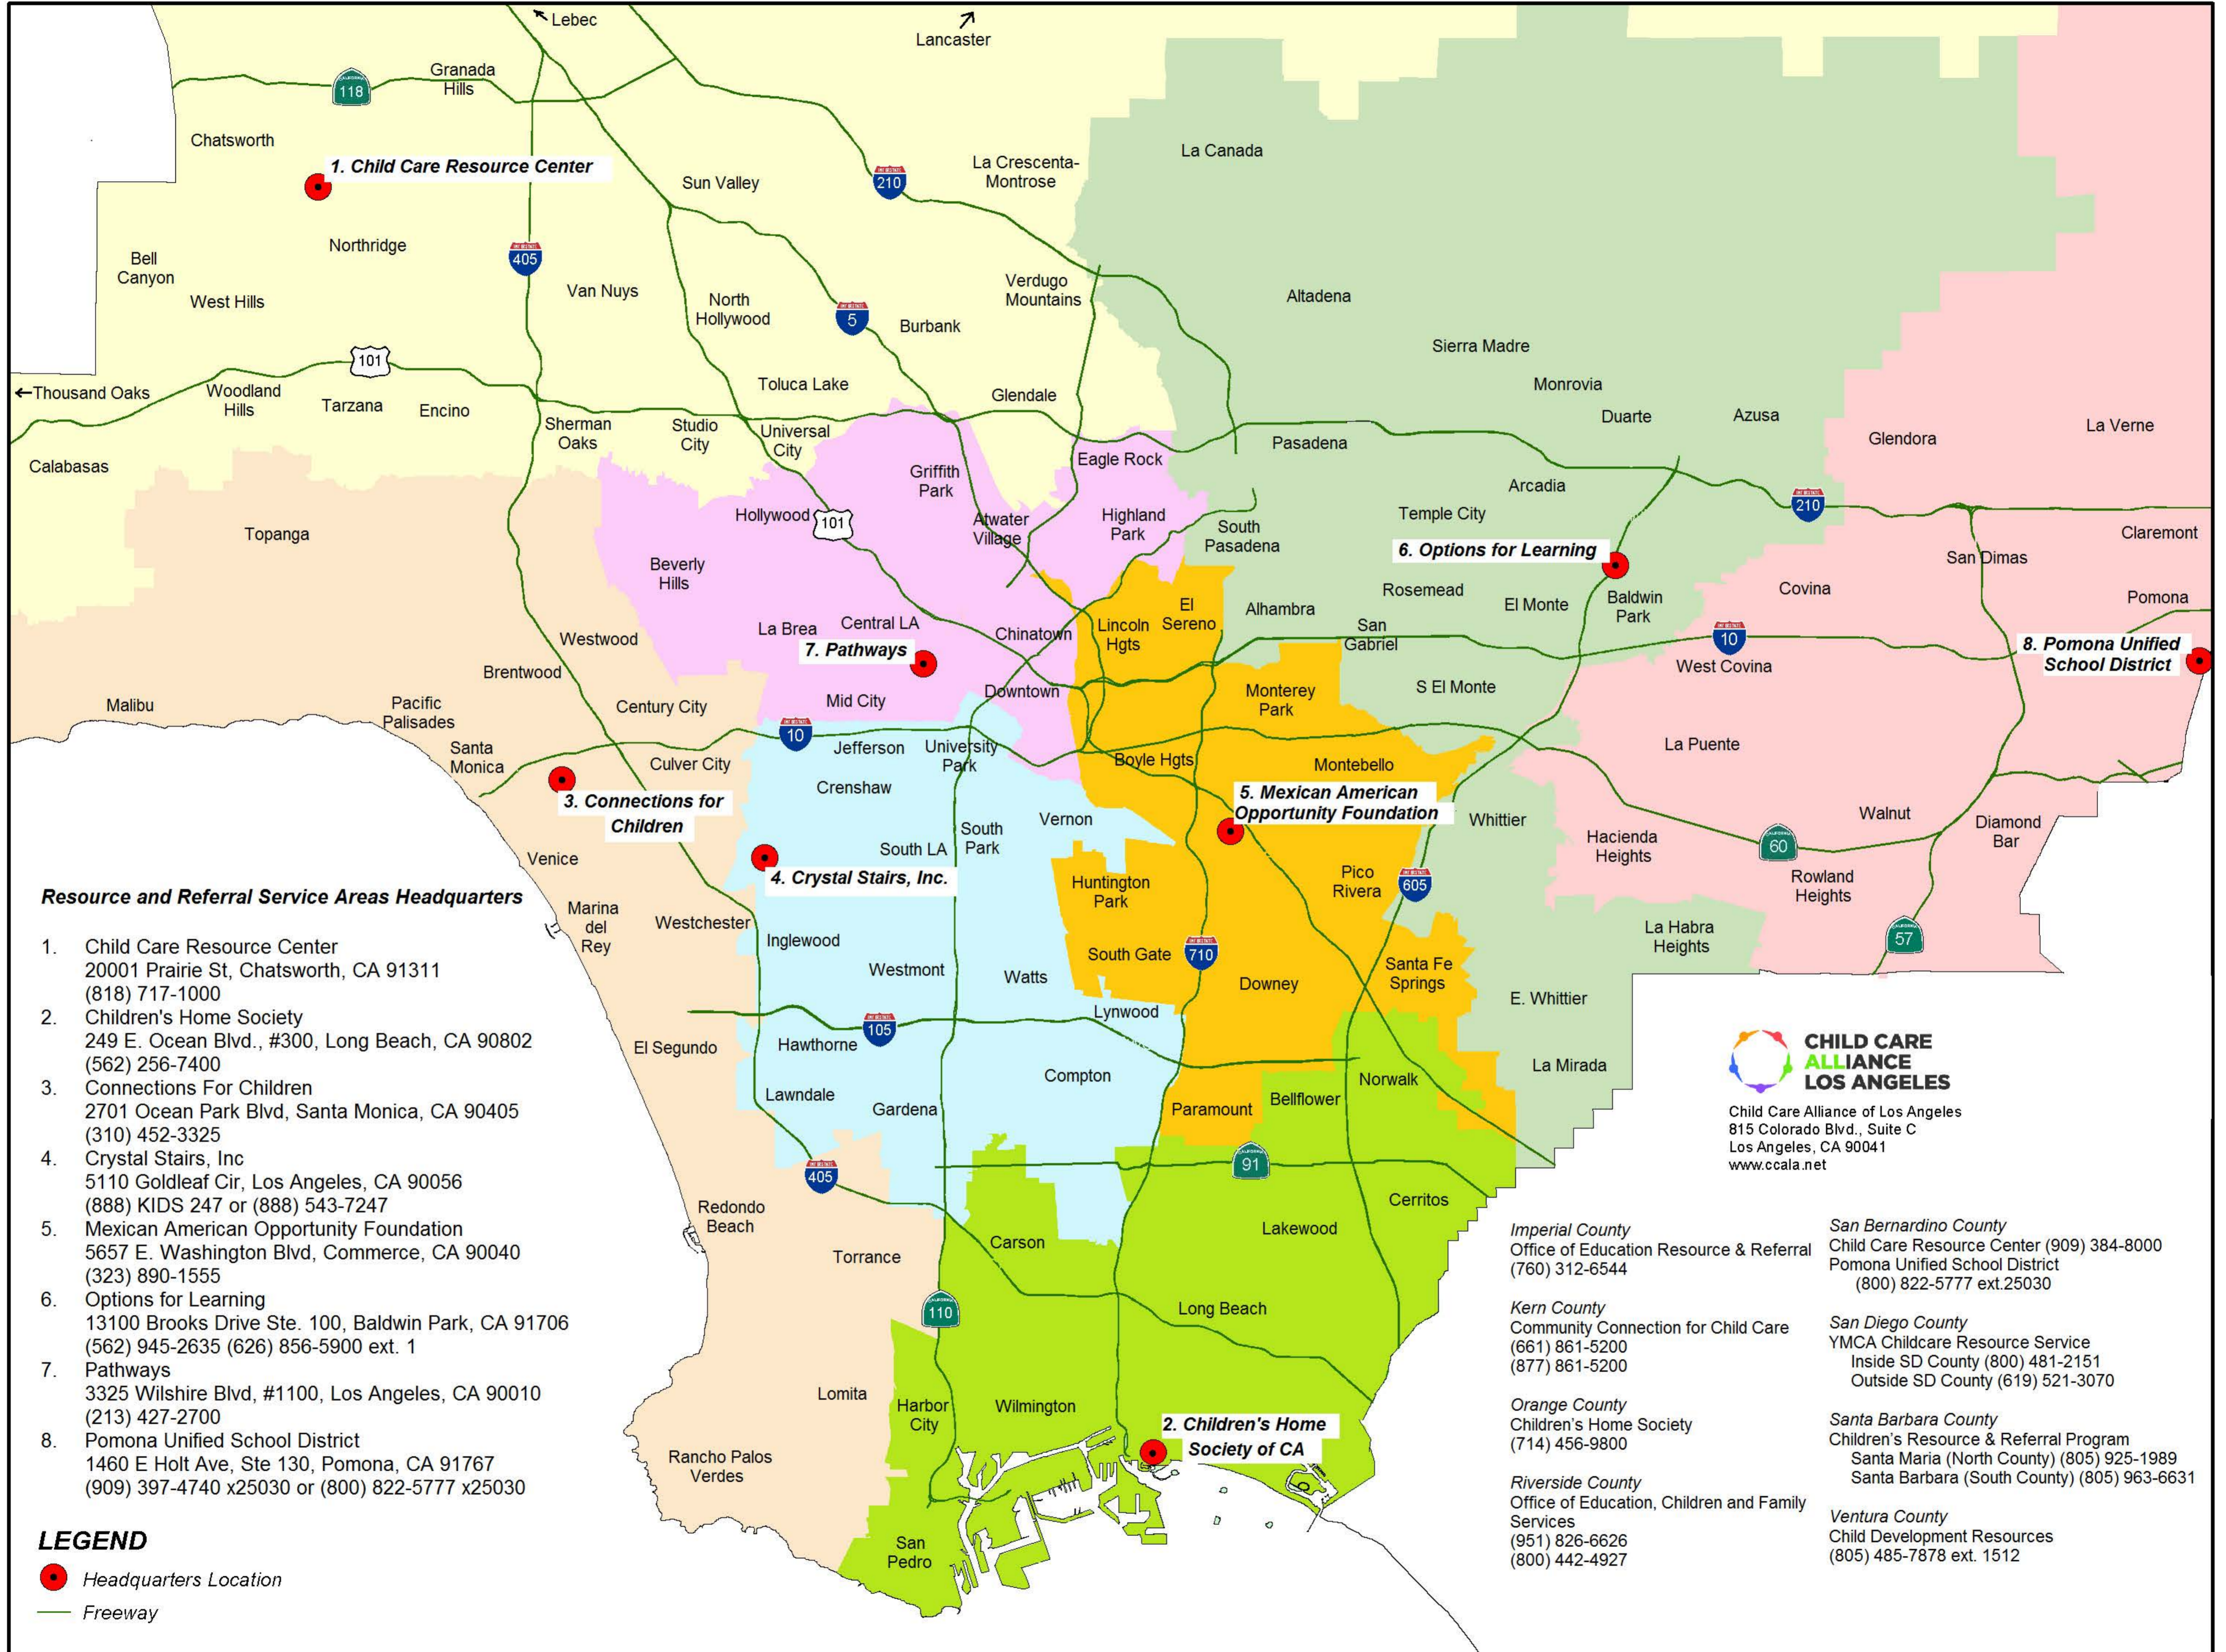

LA County Child Care Resource & Referral Map

Resource and Referral Service Areas Headquarters

1. Child Care Resource Center
20001 Prairie St, Chatsworth, CA 91311
(818) 717-1000
2. Children's Home Society
249 E. Ocean Blvd., #300, Long Beach, CA 90802
(562) 256-7400
3. Connections For Children
2701 Ocean Park Blvd, Santa Monica, CA 90405
(310) 452-3325
4. Crystal Stairs, Inc
5110 Goldleaf Cir, Los Angeles, CA 90056
(888) KIDS 247 or (888) 543-7247
5. Mexican American Opportunity Foundation
5657 E. Washington Blvd, Commerce, CA 90040
(323) 890-1555
6. Options for Learning
13100 Brooks Drive Ste. 100, Baldwin Park, CA 91706
(562) 945-2635 (626) 856-5900 ext. 1
7. Pathways
3325 Wilshire Blvd, #1100, Los Angeles, CA 90010
(213) 427-2700
8. Pomona Unified School District
1460 E Holt Ave, Ste 130, Pomona, CA 91767
(909) 397-4740 x25030 or (800) 822-5777 x25030

LEGEND

- Headquarters Location
- Freeway

CHILD CARE ALLIANCE LOS ANGELES
 Child Care Alliance of Los Angeles
 815 Colorado Blvd., Suite C
 Los Angeles, CA 90041
 www.ccala.net

- | | |
|--|---|
| <p><i>Imperial County</i>
Office of Education Resource & Referral
(760) 312-6544</p> <p><i>Kern County</i>
Community Connection for Child Care
(661) 861-5200
(877) 861-5200</p> <p><i>Orange County</i>
Children's Home Society
(714) 456-9800</p> <p><i>Riverside County</i>
Office of Education, Children and Family Services
(951) 826-6626
(800) 442-4927</p> | <p><i>San Bernardino County</i>
Child Care Resource Center (909) 384-8000
Pomona Unified School District
(800) 822-5777 ext.25030</p> <p><i>San Diego County</i>
YMCA Childcare Resource Service
Inside SD County (800) 481-2151
Outside SD County (619) 521-3070</p> <p><i>Santa Barbara County</i>
Children's Resource & Referral Program
Santa Maria (North County) (805) 925-1989
Santa Barbara (South County) (805) 963-6631</p> <p><i>Ventura County</i>
Child Development Resources
(805) 485-7878 ext. 1512</p> |
|--|---|